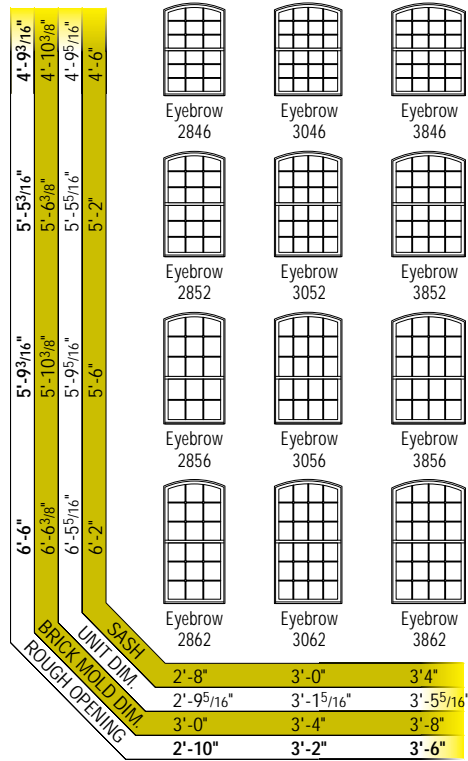

							4'-2"
DHP-30310	DHP-34310	DHP-38310	DHP-40310	DHP-44310	DHP-50310	DHP-60310	4'-2 3/8"
							4'-6"
DHP-3042	DHP-3442	DHP-3842	DHP-4042	DHP-4442	DHP-5042	DHP-6042	4'-6 3/8"
							4'-10"
DHP-3046	DHP-3446	DHP-3846	DHP-4046	DHP-4446	DHP-5046	DHP-6046	4'-10 3/8"
							5'-2"
DHP-30410	DHP-34410	DHP-38410	DHP-40410	DHP-44410	DHP-50410	DHP-60410	5'-2 3/8"
							5'-6"
DHP-3052	DHP-3452	DHP-3852	DHP-4052	DHP-4452	DHP-5052	DHP-6052	5'-6 3/8"
							5'-10"
DHP-3056	DHP-3456	DHP-3856	DHP-4056	DHP-4456	DHP-5056	DHP-6056	5'-10 3/8"
							6'-2"
DHP-30510	DHP-34510	DHP-38510	DHP-40510	DHP-44510	DHP-50510	DHP-60510	6'-2 3/8"
							6'-6"
DHP-3062	DHP-3462	DHP-3862	DHP-4062	DHP-4462	DHP-5062	DHP-6062	6'-6 3/8"
							6'-10"
DHP-3066	DHP-3466	DHP-3866	DHP-4066	DHP-4466	DHP-5066	DHP-6066	6'-10 3/8"
32 1/2"	36 1/2"	40 1/2"	44 1/2"	48 1/2"	56 1/2"	68 1/2"	GLASS
3'-0"	3'-4"	3'-8"	4'-0"	4'-4"	5'-0"	6'-0"	SRST
3'-1 5/16"	3'-5 5/16"	3'-9 5/16"	4'-1 5/16"	4'-5 5/16"	5'-1 5/16"	6'-1 5/16"	UNIT DIM.
3'-4"	3'-8"	4'-0"	4'-4"	4'-8"	5'-4"	6'-4"	BRICK MOLD DIM.
3'-2"	3'-6"	3'-10"	4'-2"	4'-6"	5'-2"	6'-2"	ROUGH OPENING

Primed Wood Picture Units

Double Hung Windows

Double Hung Windows

Primed Wood True Radius Single Hung

Primed Wood Segment Head Single Hung

ALSO AVAILABLE

- Historic putty glazed windows
- Insulated simulated divided lights
- 45° Angle Bay,s
- 30° Angle Bay's Bow
- Double Hung picture Units with flankers
- Double Hung Bow Windows
- Custom Double Hungs are available. Please see your Sales Representative for special quote and pricing

Double Hung Windows

Section Details
4-9/16" Stucco Wall
Not to Scale

Section Details
4-9/16" Wood Siding
Not to Scale

Double Hung Windows

FEATURES

- All sash are tilt-in and removable **for easy cleaning**
 - Adjustable spring balance jamb liners
- Primed wood exteriors ready for paint or stain
- Standard 7/16 insulated glass manufactured to meet today's changing climates
- White or bronze hardware
- White or bronze screens available