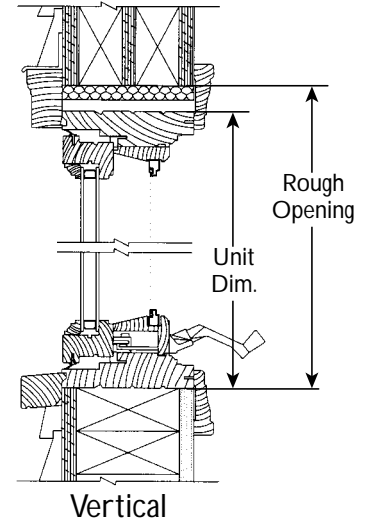

Awning Windows

	ACT 24	ACT 30	ACT 32	ACT 36	ACT 42	ACT 48
	ATR 24	ATR 30	ATR 32	ATR 36	ATR 42	ATR 48
	A 2414	A 3014	A 3214	A 3614	A 4214	A 4814
	A 2420	A 3020	A 3220	A 3620	A 4220	A 4820
	A 2424	A 3024	A 3224	A 3624	A 4224	A 4824
	A 2430	A 3030	A 3230	A 3630	A 4230	A 4830
ROUGH OPENING	2'-6 3/4"	2'-0 3/4"	2'-8 3/4"	2'-2 3/4"	2'-10 3/4"	1'-4 3/4"
BRICK MOLD DIM.	2'-6"	2'-0"	2'-8"	2'-2"	2'-10"	1'-4"
UNIT DIM.	26 5/16"	20 5/16"	26 5/16"	20 5/16"	26 5/16"	20 5/16"
GLASS	20 1/2"	26 1/2"	32 1/2"	32 1/2"	38 1/2"	44 1/2"
	2'-0"	2'-6"	2'-8"	3'-0"	3'-6"	4'-0"
	2'-1 5/16"	2'-7 5/16"	2'-9 5/16"	3'-1 5/16"	3'-7 5/16"	4'-1 5/16"
	2'-0 1/2"	2'-6 3/4"	2'-8 3/4"	3'-0 3/4"	3'-6 3/4"	4'-0 3/4"

Primed Wood Awnings

FEATURES

- Primed wood exteriors ready for paint or stain
- Standard 5/8 insulated glass manufactured to meet today's changing climates
- White or bronze hardware
- White or bronze screens available

Awning Windows

Section Details
4-9/16" Masonry Wall
Not to Scale

Section Details
4-9/16" Wood Siding
Not to Scale