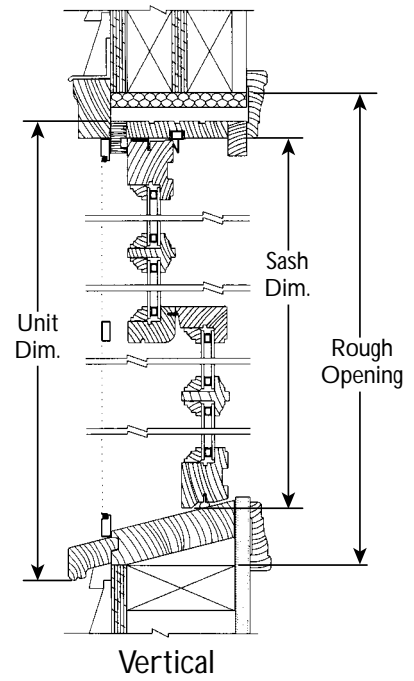

Section Details
4-9/16" Wood Siding
Not to Scale