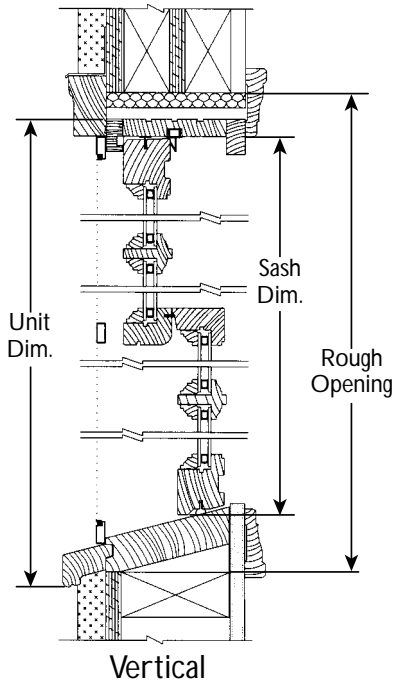

							4'-2"
DHP-30310	DHP-34310	DHP-38310	DHP-40310	DHP-44310	DHP-50310	DHP-60310	4'-2 3/8"
							4'-6"
DHP-3042	DHP-3442	DHP-3842	DHP-4042	DHP-4442	DHP-5042	DHP-6042	4'-6 3/8"
							4'-10"
DHP-3046	DHP-3446	DHP-3846	DHP-4046	DHP-4446	DHP-5046	DHP-6046	4'-10 3/8"
							5'-2"
DHP-30410	DHP-34410	DHP-38410	DHP-40410	DHP-44410	DHP-50410	DHP-60410	5'-2 3/8"
							5'-6"
DHP-3052	DHP-3452	DHP-3852	DHP-4052	DHP-4452	DHP-5052	DHP-6052	5'-6 3/8"
							5'-10"
DHP-3056	DHP-3456	DHP-3856	DHP-4056	DHP-4456	DHP-5056	DHP-6056	5'-10 3/8"
							6'-2"
DHP-30510	DHP-34510	DHP-38510	DHP-40510	DHP-44510	DHP-50510	DHP-60510	6'-2 3/8"
							6'-6"
DHP-3062	DHP-3462	DHP-3862	DHP-4062	DHP-4462	DHP-5062	DHP-6062	6'-6 3/8"
							6'-10"
DHP-3066	DHP-3466	DHP-3866	DHP-4066	DHP-4466	DHP-5066	DHP-6066	6'-10 3/8"
32 1/2"	36 1/2"	40 1/2"	44 1/2"	48 1/2"	56 1/2"	68 1/2"	GLASS
3'-0"	3'-4"	3'-8"	4'-0"	4'-4"	5'-0"	6'-0"	SRST
3'-1 5/16"	3'-5 5/16"	3'-9 5/16"	4'-1 5/16"	4'-5 5/16"	5'-1 5/16"	6'-1 5/16"	UNIT DIM.
3'-4"	3'-8"	4'-0"	4'-4"	4'-8"	5'-4"	6'-4"	BRICK MOLD DIM.
3'-2"	3'-6"	3'-10"	4'-2"	4'-6"	5'-2"	6'-2"	ROUGH OPENING

Primed Wood Picture Units

Double Hung Windows

Double Hung Windows

Primed Wood True Radius Single Hung

Primed Wood Segment Head Single Hung

ALSO AVAILABLE

- Historic putty glazed windows
- Insulated simulated divided lights
- 45° Angle Bay,s
- 30° Angle Bay's Bow
- Double Hung picture Units with flankers
- Double Hung Bow Windows
- Custom Double Hungs are available. Please see your Sales Representative for special quote and pricing

Double Hung Windows

Section Details
4-9/16" Stucco Wall
Not to Scale

Section Details
4-9/16" Wood Siding
Not to Scale

Double Hung Windows

FEATURES

- All sash are tilt-in and removable **for easy cleaning**
 - Adjustable spring balance jamb liners
- Primed wood exteriors ready for paint or stain
- Standard 7/16 insulated glass manufactured to meet today's changing climates
- White or bronze hardware
- White or bronze screens available