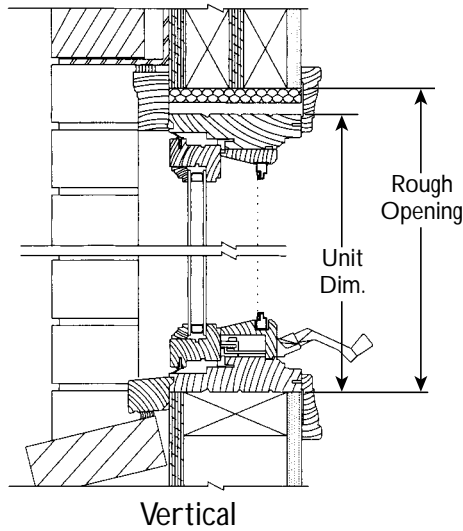

Awning Windows

	ACT 24	ACT 30	ACT 32	ACT 36	ACT 42	ACT 48
	ATR 24	ATR 30	ATR 32	ATR 36	ATR 42	ATR 48
	A 2414	A 3014	A 3214	A 3614	A 4214	A 4814
	A 2420	A 3020	A 3220	A 3620	A 4220	A 4820
	A 2424	A 3024	A 3224	A 3624	A 4224	A 4824
	A 2430	A 3030	A 3230	A 3630	A 4230	A 4830
ROUGH OPENING	2'-6 3/4"	2'-0 3/4"	2'-8 3/4"	2'-2 3/4"	2'-10 3/4"	1'-4 3/4"
BRICK MOLD DIM.	2'-6"	2'-0"	2'-8"	2'-2"	2'-10"	1'-4"
UNIT DIM.	26 5/16"	20 5/16"	26 5/16"	20 5/16"	26 5/16"	20 5/16"
GLASS	20 1/2"	26 1/2"	32 1/2"	32 1/2"	38 1/2"	44 1/2"
	2'-0"	2'-6"	2'-8"	3'-0"	3'-6"	4'-0"
	2'-1 5/16"	2'-7 5/16"	2'-9 5/16"	3'-1 5/16"	3'-7 5/16"	4'-1 5/16"
	2'-0 1/2"	2'-6 3/4"	2'-8 3/4"	3'-0 3/4"	3'-6 3/4"	4'-0 3/4"

Primed Wood Awnings

FEATURES

- Primed wood exteriors ready for paint or stain
- Standard 5/8 insulated glass manufactured to meet today's changing climates
- White or bronze hardware
- White or bronze screens available

Awning Windows

Section Details
4-9/16" Masonry Wall
Not to Scale

Section Details
4-9/16" Wood Siding
Not to Scale