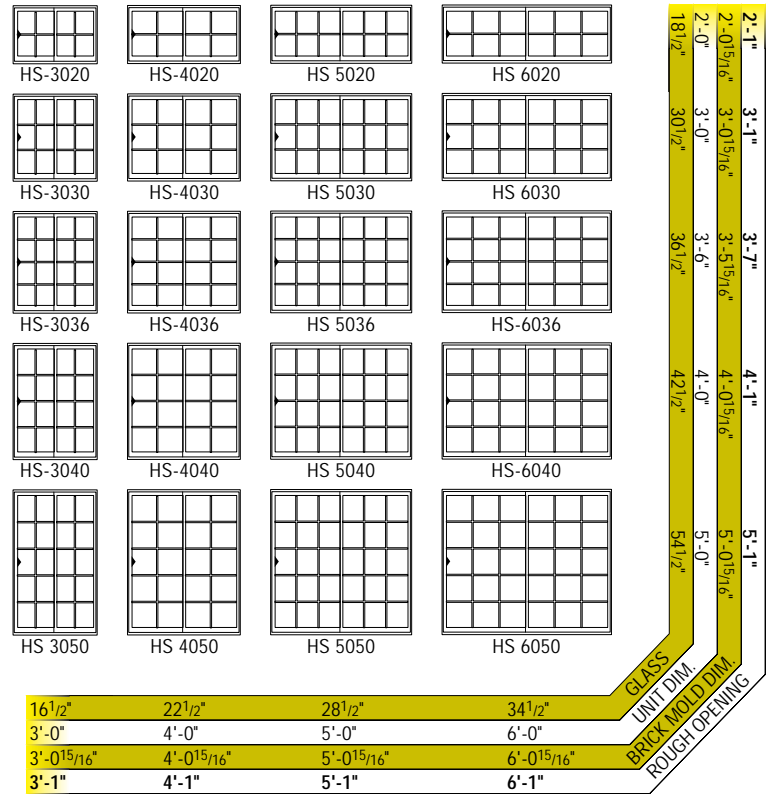

Sliding Windows

OPTIONS

- Applied jamb extensions up to 7-1/2"
- White or bronze grills between glass
  - Single glazed true divided lights with historical 1-1/4" or 7/8" Mutin bars
- Insulated true divided lights with 1-1/4" bar
- Insulated simulated divided lights
- Grey or bronze tint, obscure, or tempered glass

Primed Wood Sliders