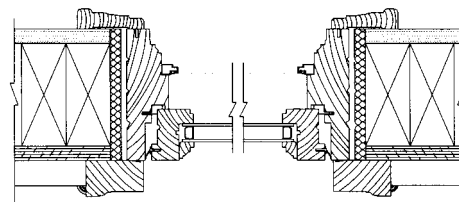

Vertical

Horizontal

OPTIONS

- Applied jamb extensions up to 7-1/2"
- White or bronze grills between glass
- Single glazed true divided lights with historical 1-1/4" or 7/8" Mutin bars
- Insulated true divided lights with 1/4" bar
- Insulated simulated divided lights with 1" bar
- Grey or bronze tint, obscure, or tempered glass