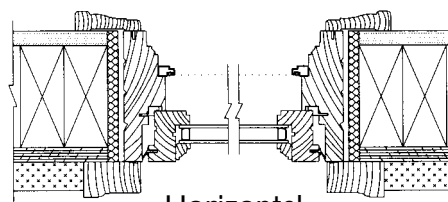

Vertical

Horizontal