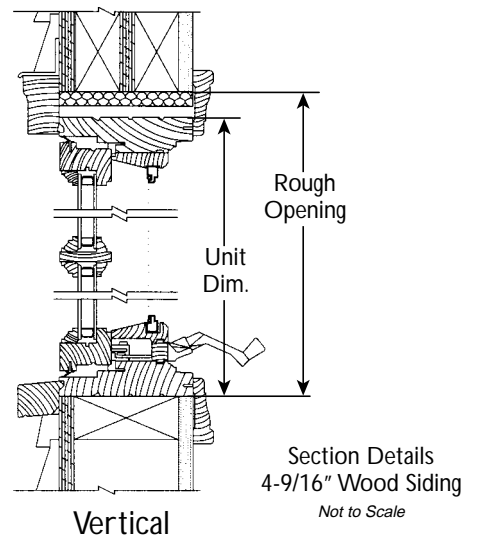

Casement Windows

OPTIONS

- Applied jamb extensions up to 7-1/2"
- White or bronze grills between glass
- Single glazed true divided lights with historical 1-1/4" or 7/8" Mutin bars
- Insulated true divided lights with 1/4" bar
- Insulated simulated divided lights with 1" bar
- Grey or bronze tint, obscure, or tempered glass