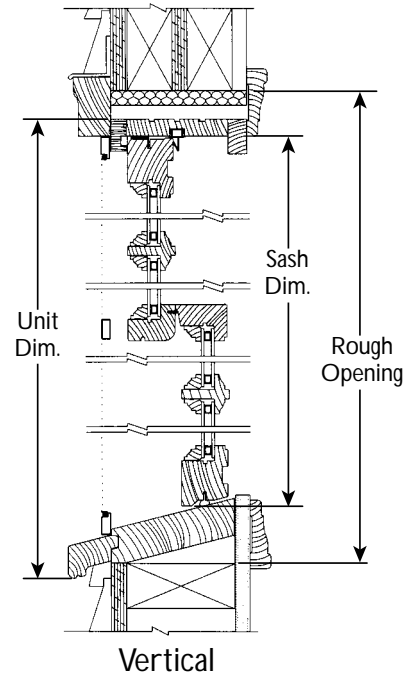

Primed Wood Picture Units

Double Hung Windows

Double Hung Windows

Primed Wood True Radius Single Hung

Primed Wood Segment Head Single Hung

ALSO AVAILABLE

- Historic putty glazed windows
- Insulated simulated divided lights
- 45° Angle Bay,s
- 30° Angle Bay's Bow
- Double Hung picture Units with flankers
- Double Hung Bow Windows
- Custom Double Hungs are available. Please see your Sales Representative for special quote and pricing

Double Hung Windows

Section Details
4-9/16" Stucco Wall
Not to Scale

Section Details
4-9/16" Wood Siding
Not to Scale

Double Hung Windows

FEATURES

- All sash are tilt-in and removable **for easy cleaning**
 - Adjustable spring balance jamb liners
- Primed wood exteriors ready for paint or stain
- Standard 7/16 insulated glass manufactured to meet today's changing climates
- White or bronze hardware
- White or bronze screens available