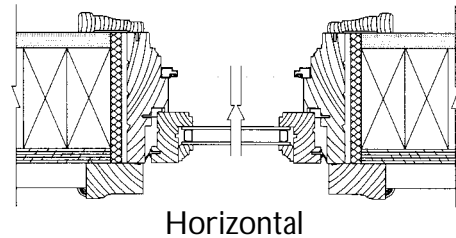

Awning Windows

	ACT 24	ACT 30	ACT 32	ACT 36	ACT 42	ACT 48
	ATR 24	ATR 30	ATR 32	ATR 36	ATR 42	ATR 48
	A 2414	A 3014	A 3214	A 3614	A 4214	A 4814
	A 2420	A 3020	A 3220	A 3620	A 4220	A 4820
	A 2424	A 3024	A 3224	A 3624	A 4224	A 4824
	A 2430	A 3030	A 3230	A 3630	A 4230	A 4830
ROUGH OPENING	2'-6 3/4"	2'-0 3/4"	2'-8 3/4"	2'-2 3/4"	2'-10 3/4"	1'-4 3/4"
BRICK MOLD DIM.	2'-6"	2'-0"	2'-8"	2'-2"	2'-10"	1'-4"
UNIT DIM.	26 5/16"	20 5/16"	26 5/16"	20 5/16"	26 5/16"	20 5/16"
GLASS	20 1/2"	26 1/2"	32 1/2"	32 1/2"	38 1/2"	44 1/2"
	2'-0"	2'-6"	2'-8"	3'-0"	3'-6"	4'-0"
	2'-1 5/16"	2'-7 5/16"	2'-9 5/16"	3'-1 5/16"	3'-7 5/16"	4'-1 5/16"
	2'-0 1/2"	2'-6 3/4"	2'-8 3/4"	3'-0 3/4"	3'-6 3/4"	4'-0 3/4"

Primed Wood Awnings

FEATURES

- Primed wood exteriors ready for paint or stain
- Standard 5/8 insulated glass manufactured to meet today's changing climates
- White or bronze hardware
- White or bronze screens available

Awning Windows

Section Details
4-9/16" Wood Siding
Not to Scale