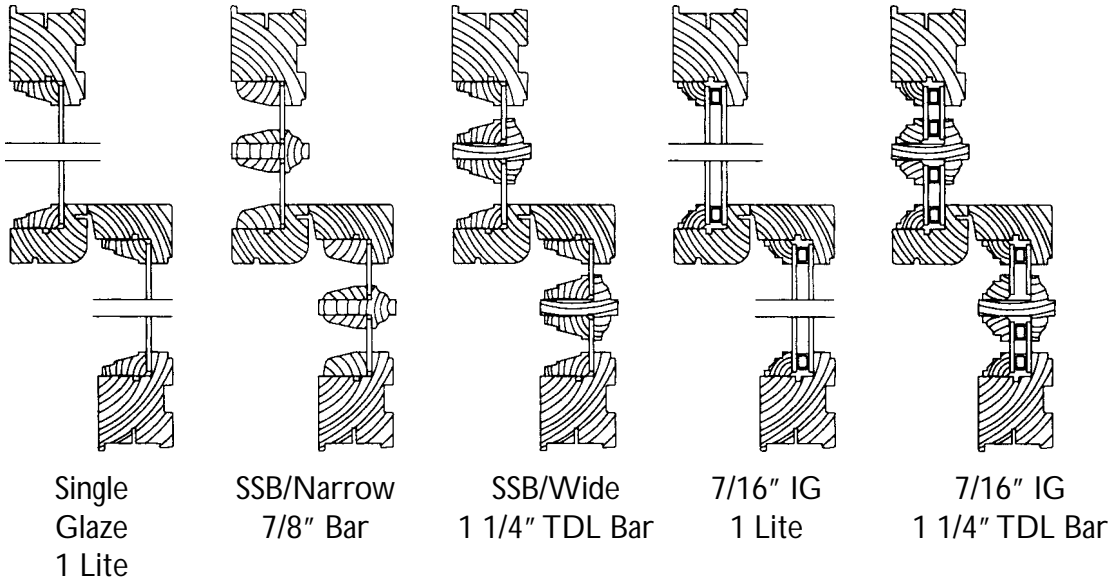

3'-2"	3'-6"	4'-2"	4'-6"	4'-10"	5'-2"	5'-6"	5'-10"	6'-2"	6'-6"	6'-10"
3'-2 3/8"	3'-6 3/8"	4'-2 3/8"	4'-6 3/8"	4'-10 3/8"	5'-2 3/8"	5'-6 3/8"	5'-10 3/8"	6'-2 3/8"	6'-6 3/8"	6'-10 3/8"
3'-1 5/16"	3'-5 5/16"	4'-1 5/16"	4'-5 5/16"	4'-9 5/16"	5'-1 5/16"	5'-5 5/16"	5'-9 5/16"	6'-1 5/16"	6'-5 5/16"	6'-9 5/16"
2'-10"	3'-2"	3'-10"	4'-2"	4'-6"	4'-10"	5'-2"	5'-6"	5'-10"	6'-2"	6'-6"
14 1/2"	16 1/2"	20 1/2"	22 1/2"	24 1/2"	26 1/2"	28 1/2"	30 1/2"	32 1/2"	34 1/2"	36 1/2"

Primed Wood Double Hungs
Single Units (cont. on pg. 6)

Double Hung Windows

Double Hung Windows

Primed Wood Double Hungs
Single Units (cont. from pg. 5)

FEATURES

- All sash are tilt-in and removable
for easy cleaning
- Adjustable spring balance jamb liners
- Primed wood exteriors ready for paint or stain
- Standard 7/16" insulated glass manufactured to meet today's changing climates
- White or bronze hardware
- White or bronze screens available