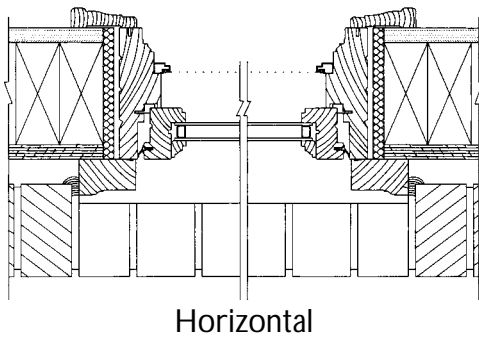

Awning Windows

	ACT 24	ACT 30	ACT 32	ACT 36	ACT 42	ACT 48
	ATR 24	ATR 30	ATR 32	ATR 36	ATR 42	ATR 48
	A 2414	A 3014	A 3214	A 3614	A 4214	A 4814
	A 2420	A 3020	A 3220	A 3620	A 4220	A 4820
	A 2424	A 3024	A 3224	A 3624	A 4224	A 4824
	A 2430	A 3030	A 3230	A 3630	A 4230	A 4830
ROUGH OPENING	2'-6 3/4"	2'-0 3/4"	2'-8 3/4"	2'-2 3/4"	2'-10 3/4"	1'-4 3/4"
BRICK MOLD DIM.	2'-6"	2'-0"	2'-8"	2'-2"	2'-10"	1'-4"
UNIT DIM.	26 5/16"	20 5/16"	26 5/16"	20 5/16"	26 5/16"	20 5/16"
GLASS	20 1/2"	26 1/2"	32 1/2"	32 1/2"	38 1/2"	44 1/2"
	2'-0"	2'-6"	2'-8"	3'-0"	3'-6"	4'-0"
	2'-1 5/16"	2'-7 5/16"	2'-9 5/16"	3'-1 5/16"	3'-7 5/16"	4'-1 5/16"
	2'-0 1/2"	2'-6 3/4"	2'-8 3/4"	3'-0 3/4"	3'-6 3/4"	4'-0 3/4"

Primed Wood Awnings

FEATURES

- Primed wood exteriors ready for paint or stain
- Standard 5/8 insulated glass manufactured to meet today's changing climates
- White or bronze hardware
- White or bronze screens available

Awning Windows

Section Details
4-9/16" Masonry Wall
Not to Scale