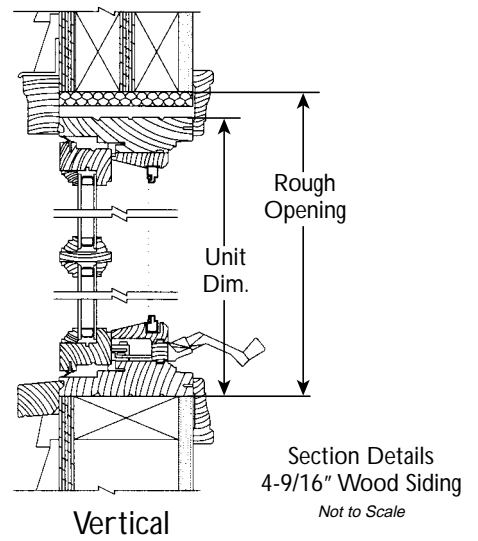

# Casement Windows

Vertical

Vertical

Horizontal

Horizontal

## OPTIONS

- Applied jamb extensions up to 7-1/2"
- White or bronze grills between glass
- Single glazed true divided lights with historical 1-1/4" or 7/8" Mutin bars
- Insulated true divided lights with 1/4" bar
- Insulated simulated divided lights with 1" bar
- Grey or bronze tint, obscure, or tempered glass