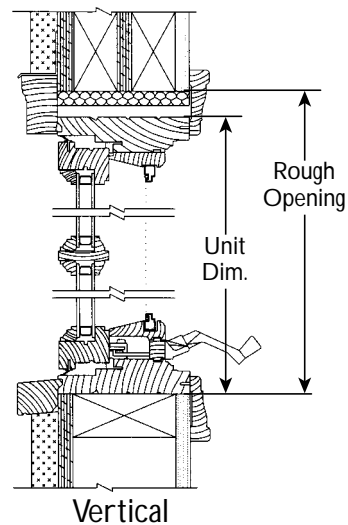

# Casement Windows

Vertical

Vertical

Horizontal

Horizontal

## OPTIONS

- Applied jamb extensions up to 7-1/2"
- White or bronze grills between glass
- Single glazed true divided lights with historical 1-1/4" or 7/8" Mutin bars
- Insulated true divided lights with 1/4" bar
- Insulated simulated divided lights with 1" bar
- Grey or bronze tint, obscure, or tempered glass