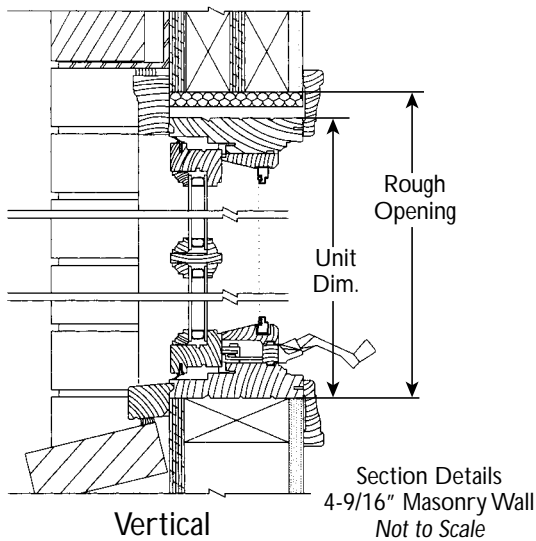

# Casement Windows

Vertical

Vertical

Horizontal

Horizontal

## OPTIONS

- Applied jamb extensions up to 7-1/2"
- White or bronze grills between glass
- Single glazed true divided lights with historical 1-1/4" or 7/8" Mutin bars
- Insulated true divided lights with 1/4" bar
- Insulated simulated divided lights with 1" bar
- Grey or bronze tint, obscure, or tempered glass