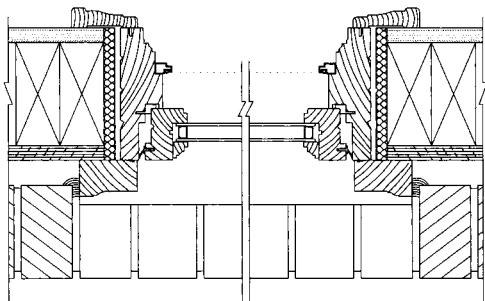

# Casement Windows

Vertical

Vertical

Horizontal

Horizontal

## OPTIONS

- Applied jamb extensions up to 7-1/2"
- White or bronze grills between glass
- Single glazed true divided lights with historical 1-1/4" or 7/8" Mutin bars
- Insulated true divided lights with 1/4" bar
- Insulated simulated divided lights with 1" bar
- Grey or bronze tint, obscure, or tempered glass