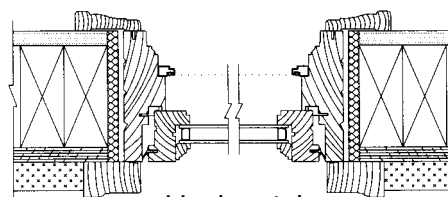

Vertical

Horizontal