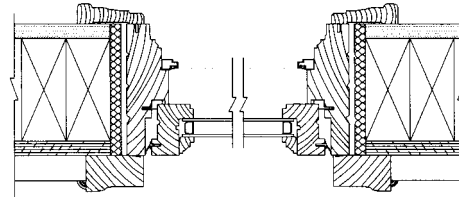

# Casement Windows

Vertical

Vertical

Horizontal

Horizontal

## OPTIONS

- Applied jamb extensions up to 7-1/2"
- White or bronze grills between glass
- Single glazed true divided lights with historical 1-1/4" or 7/8" Mutin bars
- Insulated true divided lights with 1/4" bar
- Insulated simulated divided lights with 1" bar
- Grey or bronze tint, obscure, or tempered glass