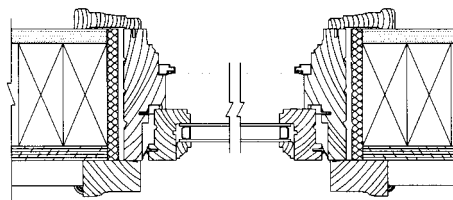

ALSO AVAILABLE

- Insulated simulated divided lights
- 45° Angle Bay,s
- 30° Angle Casement Bow
- Casement picture Units with flankers
- Custom casements are available. Please see your Sales Representative for special quote and pricing

Casement Windows

Vertical

Vertical

Horizontal

Horizontal

OPTIONS

- Applied jamb extensions up to 7-1/2"
- White or bronze grills between glass
- Single glazed true divided lights with historical 1-1/4" or 7/8" Mutin bars
- Insulated true divided lights with 1/4" bar
- Insulated simulated divided lights with 1" bar
- Grey or bronze tint, obscure, or tempered glass

Vertical

Horizontal

Awning Windows

	ACT 24	ACT 30	ACT 32	ACT 36	ACT 42	ACT 48
	ATR 24	ATR 30	ATR 32	ATR 36	ATR 42	ATR 48
	A 2414	A 3014	A 3214	A 3614	A 4214	A 4814
	A 2420	A 3020	A 3220	A 3620	A 4220	A 4820
	A 2424	A 3024	A 3224	A 3624	A 4224	A 4824
	A 2430	A 3030	A 3230	A 3630	A 4230	A 4830
ROUGH OPENING	2'-6 3/4"	2'-0 3/4"	2'-8 3/4"	2'-2 3/4"	2'-10 3/4"	1'-4 3/4"
BRICK MOLD DIM.	2'-6"	2'-0"	2'-8"	2'-2"	2'-10"	1'-4"
UNIT DIM.	26 5/16"	20 9/16"	16 9/16"	10 9/16"		
GLASS	20 1/2"	26 1/2"	32 1/2"	32 1/2"	38 1/2"	44 1/2"
	2'-0"	2'-6"	2'-8"	3'-0"	3'-6"	4'-0"
	2'-1 5/16"	2'-7 5/16"	2'-9 5/16"	3'-1 5/16"	3'-7 5/16"	4'-1 5/16"
	2'-0 1/2"	2'-6 3/4"	2'-8 3/4"	3'-0 3/4"	3'-6 3/4"	4'-0 3/4"