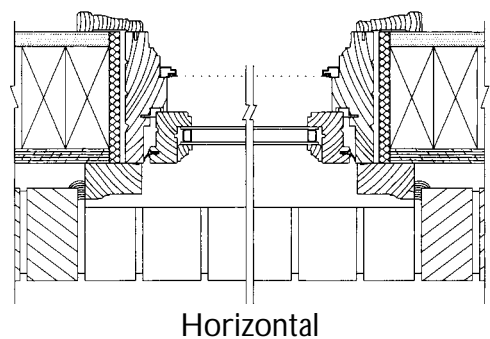

Awning Windows

	ACT 24	ACT 30	ACT 32	ACT 36	ACT 42	ACT 48
	ATR 24	ATR 30	ATR 32	ATR 36	ATR 42	ATR 48
	A 2414	A 3014	A 3214	A 3614	A 4214	A 4814
	A 2420	A 3020	A 3220	A 3620	A 4220	A 4820
	A 2424	A 3024	A 3224	A 3624	A 4224	A 4824
	A 2430	A 3030	A 3230	A 3630	A 4230	A 4830
ROUGH OPENING	2'-6 3/4"	2'-0 3/4"	2'-8 3/4"	2'-2 3/4"	2'-10 3/4"	1'-4 3/4"
BRICK MOLD DIM.	2'-6"	2'-0"	2'-8"	2'-2"	2'-10"	1'-4"
UNIT DIM.	26 5/16"	20 9/16"	16 9/16"	10 9/16"		
GLASS	20 1/2"	26 1/2"	32 1/2"	32 1/2"	38 1/2"	44 1/2"
	2'-0"	2'-6"	2'-8"	3'-0"	3'-6"	4'-0"
	2'-1 5/16"	2'-7 5/16"	2'-9 5/16"	3'-1 5/16"	3'-7 5/16"	4'-1 5/16"
	2'-0 1/2"	2'-6 3/4"	2'-8 3/4"	3'-0 3/4"	3'-6 3/4"	4'-0 3/4"

Primed Wood Awnings

FEATURES

- Primed wood exteriors ready for paint or stain
- Standard 5/8 insulated glass manufactured to meet today's changing climates
- White or bronze hardware
- White or bronze screens available

Awning Windows

Section Details
4-9/16" Masonry Wall
Not to Scale