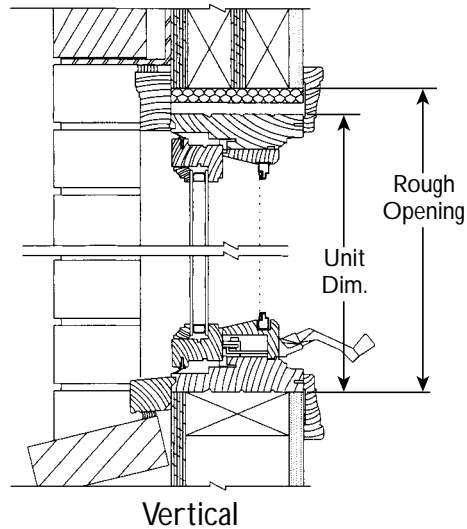

Awning Windows

	ACT 24	ACT 30	ACT 32	ACT 36	ACT 42	ACT 48
	ATR 24	ATR 30	ATR 32	ATR 36	ATR 42	ATR 48
	A 2414	A 3014	A 3214	A 3614	A 4214	A 4814
	A 2420	A 3020	A 3220	A 3620	A 4220	A 4820
	A 2424	A 3024	A 3224	A 3624	A 4224	A 4824
	A 2430	A 3030	A 3230	A 3630	A 4230	A 4830
ROUGH OPENING	2'-6 3/4"	2'-0 3/4"	2'-8 3/4"	2'-2 3/4"	2'-10 3/4"	1'-4 3/4"
BRICK MOLD DIM.	2'-6"	2'-0"	2'-8"	2'-2"	2'-10"	1'-4"
UNIT DIM.	26 5/16"	20 9/16"	16 9/16"	10 9/16"		
GLASS	20 1/2"	26 1/2"	32 1/2"	32 1/2"	38 1/2"	44 1/2"
	2'-0"	2'-6"	2'-8"	3'-0"	3'-6"	4'-0"
	2'-1 5/16"	2'-7 5/16"	2'-9 5/16"	3'-1 5/16"	3'-7 5/16"	4'-1 5/16"
	2'-0 1/2"	2'-6 3/4"	2'-8 3/4"	3'-0 3/4"	3'-6 3/4"	4'-0 3/4"

Primed Wood Awnings

FEATURES

- Primed wood exteriors ready for paint or stain
- Standard 5/8 insulated glass manufactured to meet today's changing climates
- White or bronze hardware
- White or bronze screens available

Awning Windows

Section Details
4-9/16" Masonry Wall
Not to Scale

Section Details
4-9/16" Wood Siding
Not to Scale