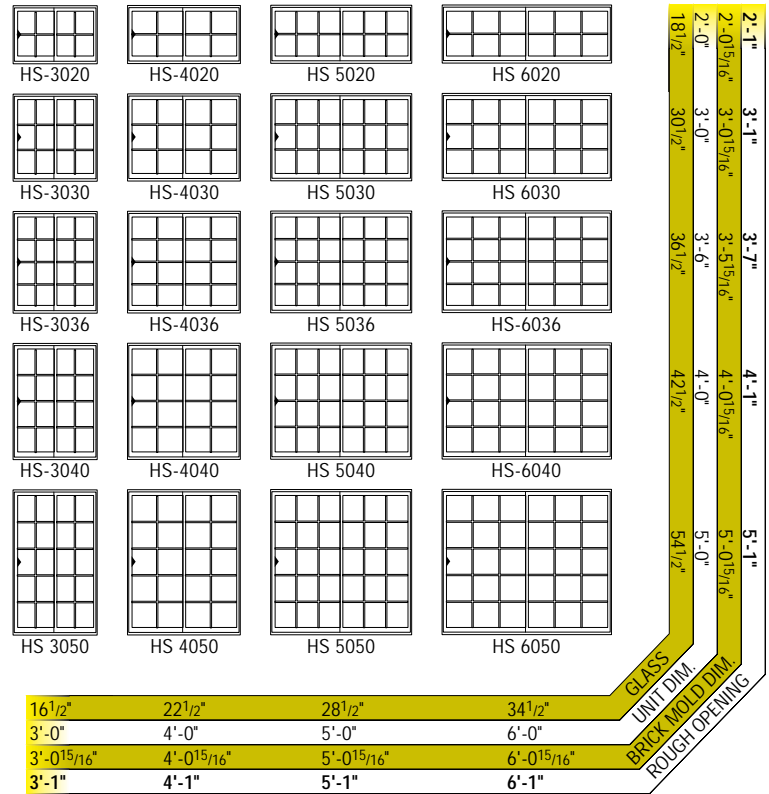

Awning Windows

Section Details
4-9/16" Masonry Wall
Not to Scale

Section Details
4-9/16" Wood Siding
Not to Scale

Sliding Windows

OPTIONS

- Applied jamb extensions up to 7-1/2"
- White or bronze grills between glass
 - Single glazed true divided lights with historical 1-1/4" or 7/8" Mutin bars
- Insulated true divided lights with 1-1/4" bar
- Insulated simulated divided lights
- Grey or bronze tint, obscure, or tempered glass

Primed Wood Sliders

Section Details
4-9/16" Masonry Wall
Not to Scale

Architectural Windows

Half Round Wood Windows

24"	63"
28"	64"
32"	65-1/2"
36"	72"
40"	73-1/2"
48"	84"
49-1/2"	96"
57-1/2"	108"
60"	--

Full Round Wood Windows