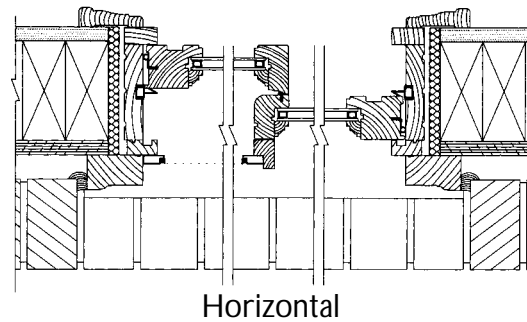

Section Details
4-9/16" Masonry Wall
Not to Scale