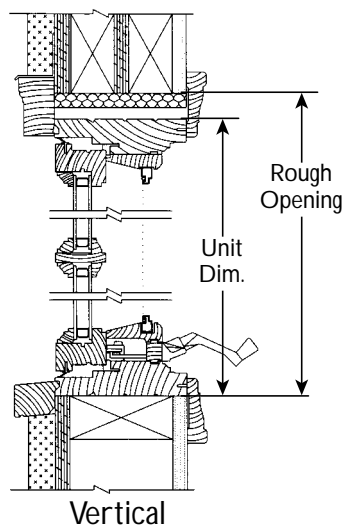

ALSO AVAILABLE

- Insulated simulated divided lights
- 45° Angle Bay,s
- 30° Angle Casement Bow
- Casement picture Units with flankers
- Custom casements are available. Please see your Sales Representative for special quote and pricing

Casement Windows

Vertical

Vertical

Horizontal

Horizontal

OPTIONS

- Applied jamb extensions up to 7-1/2"
- White or bronze grills between glass
- Single glazed true divided lights with historical 1-1/4" or 7/8" Mutin bars
- Insulated true divided lights with 1/4" bar
- Insulated simulated divided lights with 1" bar
- Grey or bronze tint, obscure, or tempered glass

Vertical

Horizontal

Awning Windows

	ACT 24	ACT 30	ACT 32	ACT 36	ACT 42	ACT 48
	ATR 24	ATR 30	ATR 32	ATR 36	ATR 42	ATR 48
	A 2414	A 3014	A 3214	A 3614	A 4214	A 4814
	A 2420	A 3020	A 3220	A 3620	A 4220	A 4820
	A 2424	A 3024	A 3224	A 3624	A 4224	A 4824
	A 2430	A 3030	A 3230	A 3630	A 4230	A 4830
ROUGH OPENING	2'-6 3/4"	2'-0 3/4"	2'-8 3/4"	2'-2 3/4"	2'-10 3/4"	1'-4 3/4"
BRICK MOLD DIM.	2'-6"	2'-0"	2'-8"	2'-2"	2'-10"	1'-4"
UNIT DIM.	26 5/16"	20 9/16"	16 9/16"	10 9/16"		
GLASS	20 1/2"	26 1/2"	32 1/2"	32 1/2"	38 1/2"	44 1/2"
	2'-0"	2'-6"	2'-8"	3'-0"	3'-6"	4'-0"
	2'-1 5/16"	2'-7 5/16"	2'-9 5/16"	3'-1 5/16"	3'-7 5/16"	4'-1 5/16"
	2'-0 1/2"	2'-6 3/4"	2'-8 3/4"	3'-0 3/4"	3'-6 3/4"	4'-0 3/4"