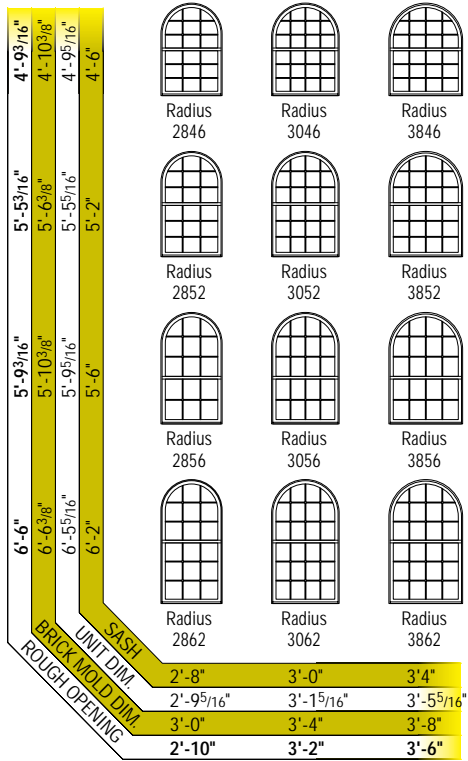

Double Hung Windows

Double Hung Windows

Primed Wood True Radius Single Hung