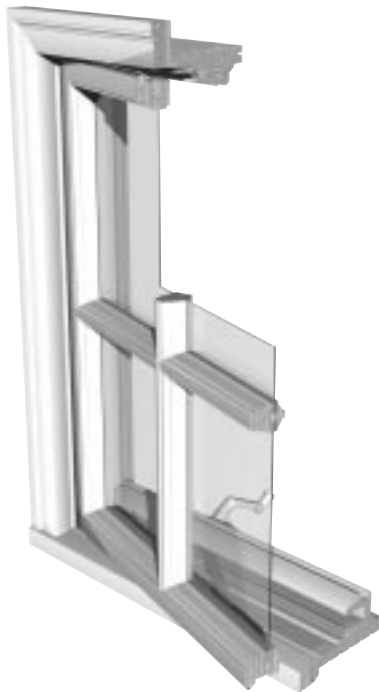

Casement Windows

Casement Windows

3'-6³/₄"	3'-7¹⁵/₁₆"	3'-6"	38⁵/₁₆"	44⁵/₁₆"	50⁵/₁₆"	56⁵/₁₆"	62⁵/₁₆"	68⁵/₁₆"
4'-0³/₄"	4'-1¹⁵/₁₆"	4'-0"	3'-6"	4'-0"	4'-6"	5'-0"	5'-6"	6'-0"
4'-6³/₄"	4'-7¹⁵/₁₆"	4'-6"	3'-8³/₄"	4'-2³/₄"	4'-8³/₄"	5'-2³/₄"	5'-8³/₄"	6'-2³/₄"
5'-0³/₄"	5'-1¹⁵/₁₆"	5'-0"	3'-6³/₄"	4'-0³/₄"	4'-6³/₄"	5'-0³/₄"	5'-6³/₄"	6'-0³/₄"
5'-6³/₄"	5'-7¹⁵/₁₆"	5'-6"						
6'-0³/₄"	6'-1¹⁵/₁₆"	6'-0"						

Primed Wood Picture Window Units

FEATURES

- Primed wood exteriors ready for paint or stain
- Standard 5/8 insulated glass manufactured to meet today's changing climates
- White or bronze hardware
- White or bronze screens available

ALSO AVAILABLE

- Insulated simulated divided lights
- 45° Angle Bay,s
- 30° Angle Casement Bow
- Casement picture Units with flankers
- Custom casements are available. Please see your Sales Representative for special quote and pricing