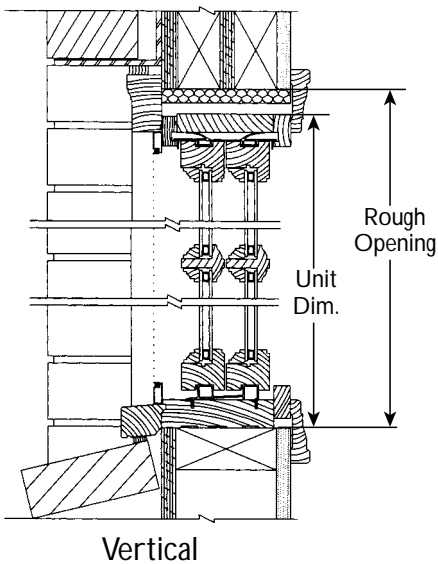

Section Details
4-9/16" Masonry Wall
Not to Scale