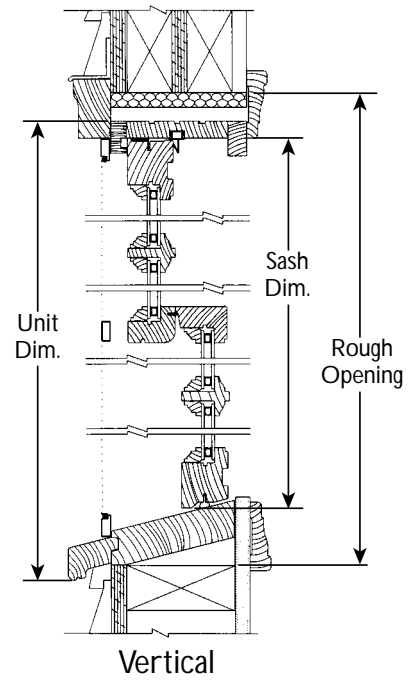

Section Details
4-9/16" Wood Siding
Not to Scale