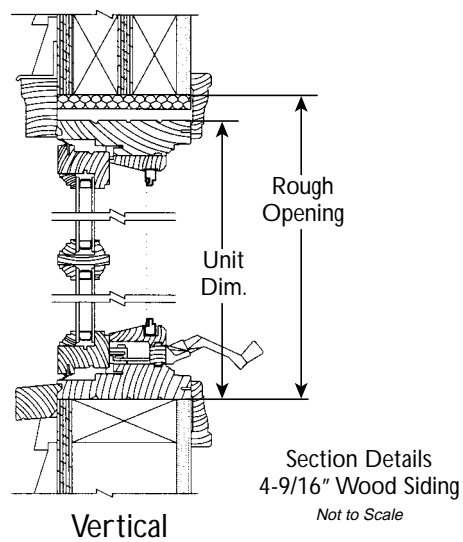

Casement Windows

OPTIONS

- Applied jamb extensions up to 7-1/2"
- White or bronze grills between glass
- Single glazed true divided lights with historical 1-1/4" or 7/8" Mutin bars
- Insulated true divided lights with 1/4" bar
- Insulated simulated divided lights with 1" bar
- Grey or bronze tint, obscure, or tempered glass