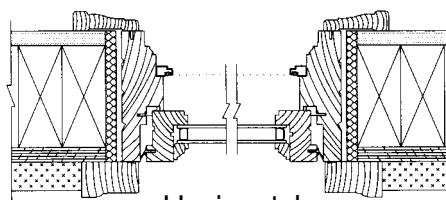

ALSO AVAILABLE

- Insulated simulated divided lights
- 45° Angle Bay,s
- 30° Angle Casement Bow
- Casement picture Units with flankers
- Custom casements are available. Please see your Sales Representative for special quote and pricing

Casement Windows

Vertical

Vertical

Horizontal

Horizontal

OPTIONS

- Applied jamb extensions up to 7-1/2"
- White or bronze grills between glass
- Single glazed true divided lights with historical 1-1/4" or 7/8" Mutin bars
- Insulated true divided lights with 1/4" bar
- Insulated simulated divided lights with 1" bar
- Grey or bronze tint, obscure, or tempered glass

Vertical

Horizontal

Awning Windows

	ACT 24	ACT 30	ACT 32	ACT 36	ACT 42	ACT 48
	ATR 24	ATR 30	ATR 32	ATR 36	ATR 42	ATR 48
	A 2414	A 3014	A 3214	A 3614	A 4214	A 4814
	A 2420	A 3020	A 3220	A 3620	A 4220	A 4820
	A 2424	A 3024	A 3224	A 3624	A 4224	A 4824
	A 2430	A 3030	A 3230	A 3630	A 4230	A 4830
ROUGH OPENING	2'-6 3/4"	2'-0 3/4"	2'-8 3/4"	2'-2 3/4"	2'-10 3/4"	1'-4 3/4"
BRICK MOLD DIM.	2'-6"	2'-0"	2'-8"	2'-2"	2'-10"	1'-4"
UNIT DIM.	26 5/16"	20 9/16"	16 9/16"	10 9/16"		
GLASS	20 1/2"	26 1/2"	32 1/2"	32 1/2"	38 1/2"	44 1/2"
	2'-0"	2'-6"	2'-8"	3'-0"	3'-6"	4'-0"
	2'-1 5/16"	2'-7 5/16"	2'-9 5/16"	3'-1 5/16"	3'-7 5/16"	4'-1 5/16"
	2'-0 1/2"	2'-6 3/4"	2'-8 3/4"	3'-0 3/4"	3'-6 3/4"	4'-0 3/4"