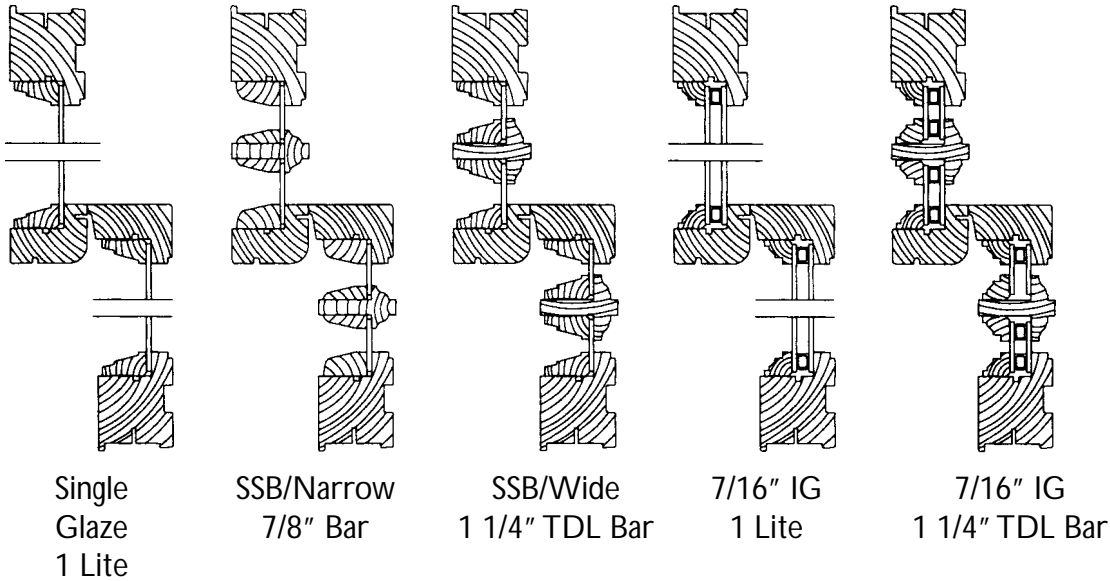

3'-2"	3'-6"	4'-2"	4'-6"	4'-10"	5'-2"	5'-6"	5'-10"	6'-2"	6'-6"	6'-10"
3'-2 3/8"	3'-6 3/8"	4'-2 3/8"	4'-6 3/8"	4'-10 3/8"	5'-2 3/8"	5'-6 3/8"	5'-10 3/8"	6'-2 3/8"	6'-6 3/8"	6'-10 3/8"
3'-1 5/16"	3'-5 1/16"	4'-1 5/16"	4'-5 1/16"	4'-9 5/16"	5'-1 5/16"	5'-5 1/16"	5'-9 5/16"	6'-1 5/16"	6'-5 1/16"	6'-9 5/16"
2'-10"	3'-2"	3'-10"	4'-2"	4'-6"	4'-10"	5'-2"	5'-6"	5'-10"	6'-2"	6'-6"
14 1/2"	16 1/2"	20 1/2"	22 1/2"	24 1/2"	26 1/2"	28 1/2"	30 1/2"	32 1/2"	34 1/2"	36 1/2"

Primed Wood Double Hungs
Single Units (cont. on pg. 6)

Double Hung Windows

Double Hung Windows

Primed Wood Double Hungs
Single Units (cont. from pg. 5)

FEATURES

- All sash are tilt-in and removable
for easy cleaning
- Adjustable spring balance jamb liners
- Primed wood exteriors ready for paint or stain
- Standard 7/16 insulated glass manufactured to meet today's changing climates
- White or bronze hardware
- White or bronze screens available