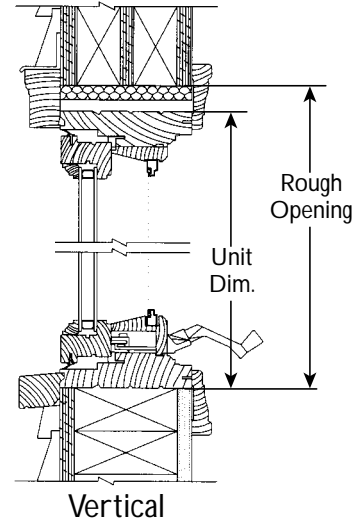

Awning Windows

	ACT 24	ACT 30	ACT 32	ACT 36	ACT 42	ACT 48
	ATR 24	ATR 30	ATR 32	ATR 36	ATR 42	ATR 48
	A 2414	A 3014	A 3214	A 3614	A 4214	A 4814
	A 2420	A 3020	A 3220	A 3620	A 4220	A 4820
	A 2424	A 3024	A 3224	A 3624	A 4224	A 4824
	A 2430	A 3030	A 3230	A 3630	A 4230	A 4830
ROUGH OPENING	2'-6 3/4"	2'-0 3/4"	2'-8 3/4"	2'-2 3/4"	2'-10 3/4"	1'-4 3/4"
BRICK MOLD DIM.	2'-6"	2'-0"	2'-8"	2'-2"	2'-10"	1'-4"
UNIT DIM.	26 5/16"	20 9/16"	16 9/16"	10 9/16"		
GLASS	20 1/2"	26 1/2"	32 1/2"	32 1/2"	38 1/2"	44 1/2"
	2'-0"	2'-6"	2'-8"	3'-0"	3'-6"	4'-0"
	2'-1 5/16"	2'-7 5/16"	2'-9 5/16"	3'-1 5/16"	3'-7 5/16"	4'-1 5/16"
	2'-0 1/2"	2'-6 3/4"	2'-8 3/4"	3'-0 3/4"	3'-6 3/4"	4'-0 3/4"

Primed Wood Awnings

FEATURES

- Primed wood exteriors ready for paint or stain
- Standard 5/8 insulated glass manufactured to meet today's changing climates
- White or bronze hardware
- White or bronze screens available

Awning Windows

Section Details
4-9/16" Masonry Wall
Not to Scale

Section Details
4-9/16" Wood Siding
Not to Scale