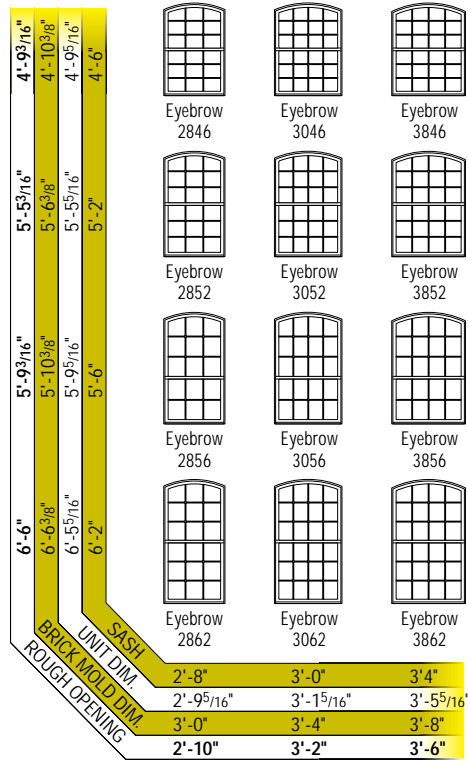

Primed Wood Picture Units

Double Hung Windows

Double Hung Windows

Primed Wood True Radius Single Hung

Primed Wood Segment Head Single Hung

ALSO AVAILABLE

- Historic putty glazed windows
- Insulated simulated divided lights
- 45° Angle Bay,s
- 30° Angle Bay's Bow
- Double Hung picture Units with flankers
- Double Hung Bow Windows
- Custom Double Hungs are available. Please see your Sales Representative for special quote and pricing

Double Hung Windows

Section Details
4-9/16" Stucco Wall
Not to Scale

Section Details
4-9/16" Wood Siding
Not to Scale

Double Hung Windows

FEATURES

- All sash are tilt-in and removable **for easy cleaning**
 - Adjustable spring balance jamb liners
- Primed wood exteriors ready for paint or stain
- Standard 7/16 insulated glass manufactured to meet today's changing climates
- White or bronze hardware
- White or bronze screens available