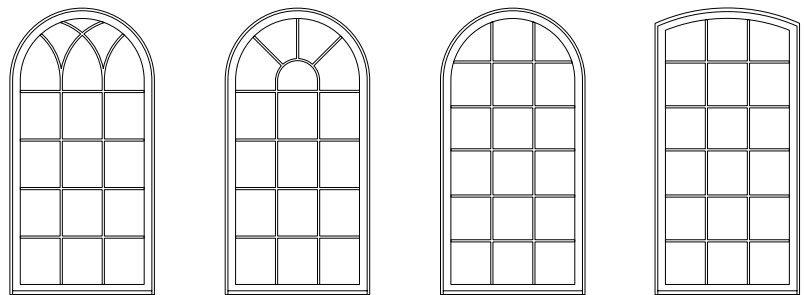

Casement Windows

Casement Windows

3'-6³/₄"	3'-7¹⁵/₁₆"	3'-6"	38⁵/₁₆"	44⁵/₁₆"	50⁵/₁₆"	56⁵/₁₆"	62⁵/₁₆"	68⁵/₁₆"
4'-0³/₄"	4'-1¹⁵/₁₆"	4'-0"	3'-6"	4'-0"	4'-6"	5'-0"	5'-6"	6'-0"
4'-6³/₄"	4'-7¹⁵/₁₆"	4'-6"	3'-8³/₄"	4'-2³/₄"	4'-8³/₄"	5'-2³/₄"	5'-8³/₄"	6'-2³/₄"
5'-0³/₄"	5'-1¹⁵/₁₆"	5'-0"	3'-6³/₄"	4'-0³/₄"	4'-6³/₄"	5'-0³/₄"	5'-6³/₄"	6'-0³/₄"
5'-6³/₄"	5'-7¹⁵/₁₆"	5'-6"						
6'-0³/₄"	6'-1¹⁵/₁₆"	6'-0"						

Primed Wood Picture Window Units

FEATURES

- Primed wood exteriors ready for paint or stain
- Standard 5/8 insulated glass manufactured to meet today's changing climates
- White or bronze hardware
- White or bronze screens available

ALSO AVAILABLE

- Insulated simulated divided lights
- 45° Angle Bay,s
- 30° Angle Casement Bow
- Casement picture Units with flankers
- Custom casements are available. Please see your Sales Representative for special quote and pricing