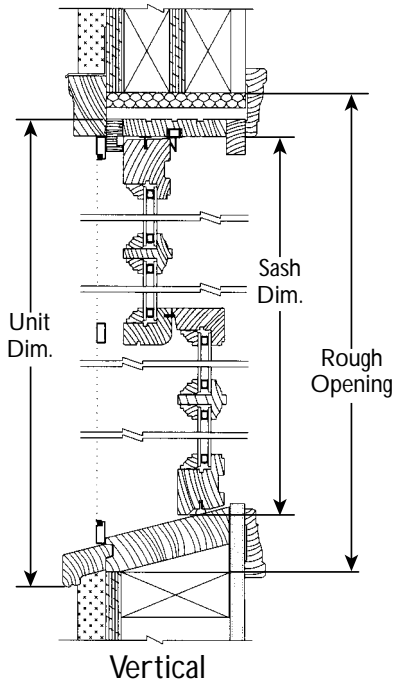

Double Hung Windows

Section Details
4-9/16" Stucco Wall
Not to Scale