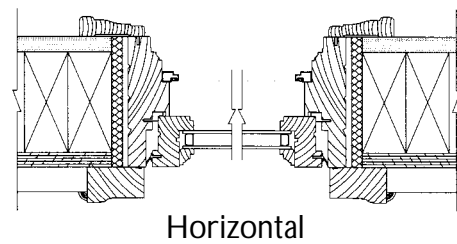

Awning Windows

	ACT 24	ACT 30	ACT 32	ACT 36	ACT 42	ACT 48
	ATR 24	ATR 30	ATR 32	ATR 36	ATR 42	ATR 48
	A 2414	A 3014	A 3214	A 3614	A 4214	A 4814
	A 2420	A 3020	A 3220	A 3620	A 4220	A 4820
	A 2424	A 3024	A 3224	A 3624	A 4224	A 4824
	A 2430	A 3030	A 3230	A 3630	A 4230	A 4830
ROUGH OPENING	2'-6 3/4"	2'-0 3/4"	2'-8 3/4"	2'-2 3/4"	2'-10 3/4"	1'-4 3/4"
BRICK MOLD DIM.	2'-6"	2'-0"	2'-8"	2'-2"	2'-10"	1'-4"
UNIT DIM.	26 5/16"	20 9/16"	16 9/16"	10 9/16"		
GLASS	20 1/2"	26 1/2"	32 1/2"	32 1/2"	38 1/2"	44 1/2"
	2'-0"	2'-6"	2'-8"	3'-0"	3'-6"	4'-0"
	2'-1 5/16"	2'-7 5/16"	2'-9 5/16"	3'-1 5/16"	3'-7 5/16"	4'-1 5/16"
	2'-0 1/2"	2'-6 3/4"	2'-8 3/4"	3'-0 3/4"	3'-6 3/4"	4'-0 3/4"

Primed Wood Awnings

FEATURES

- Primed wood exteriors ready for paint or stain
- Standard 5/8 insulated glass manufactured to meet today's changing climates
- White or bronze hardware
- White or bronze screens available

Awning Windows

Section Details
4-9/16" Wood Siding
Not to Scale